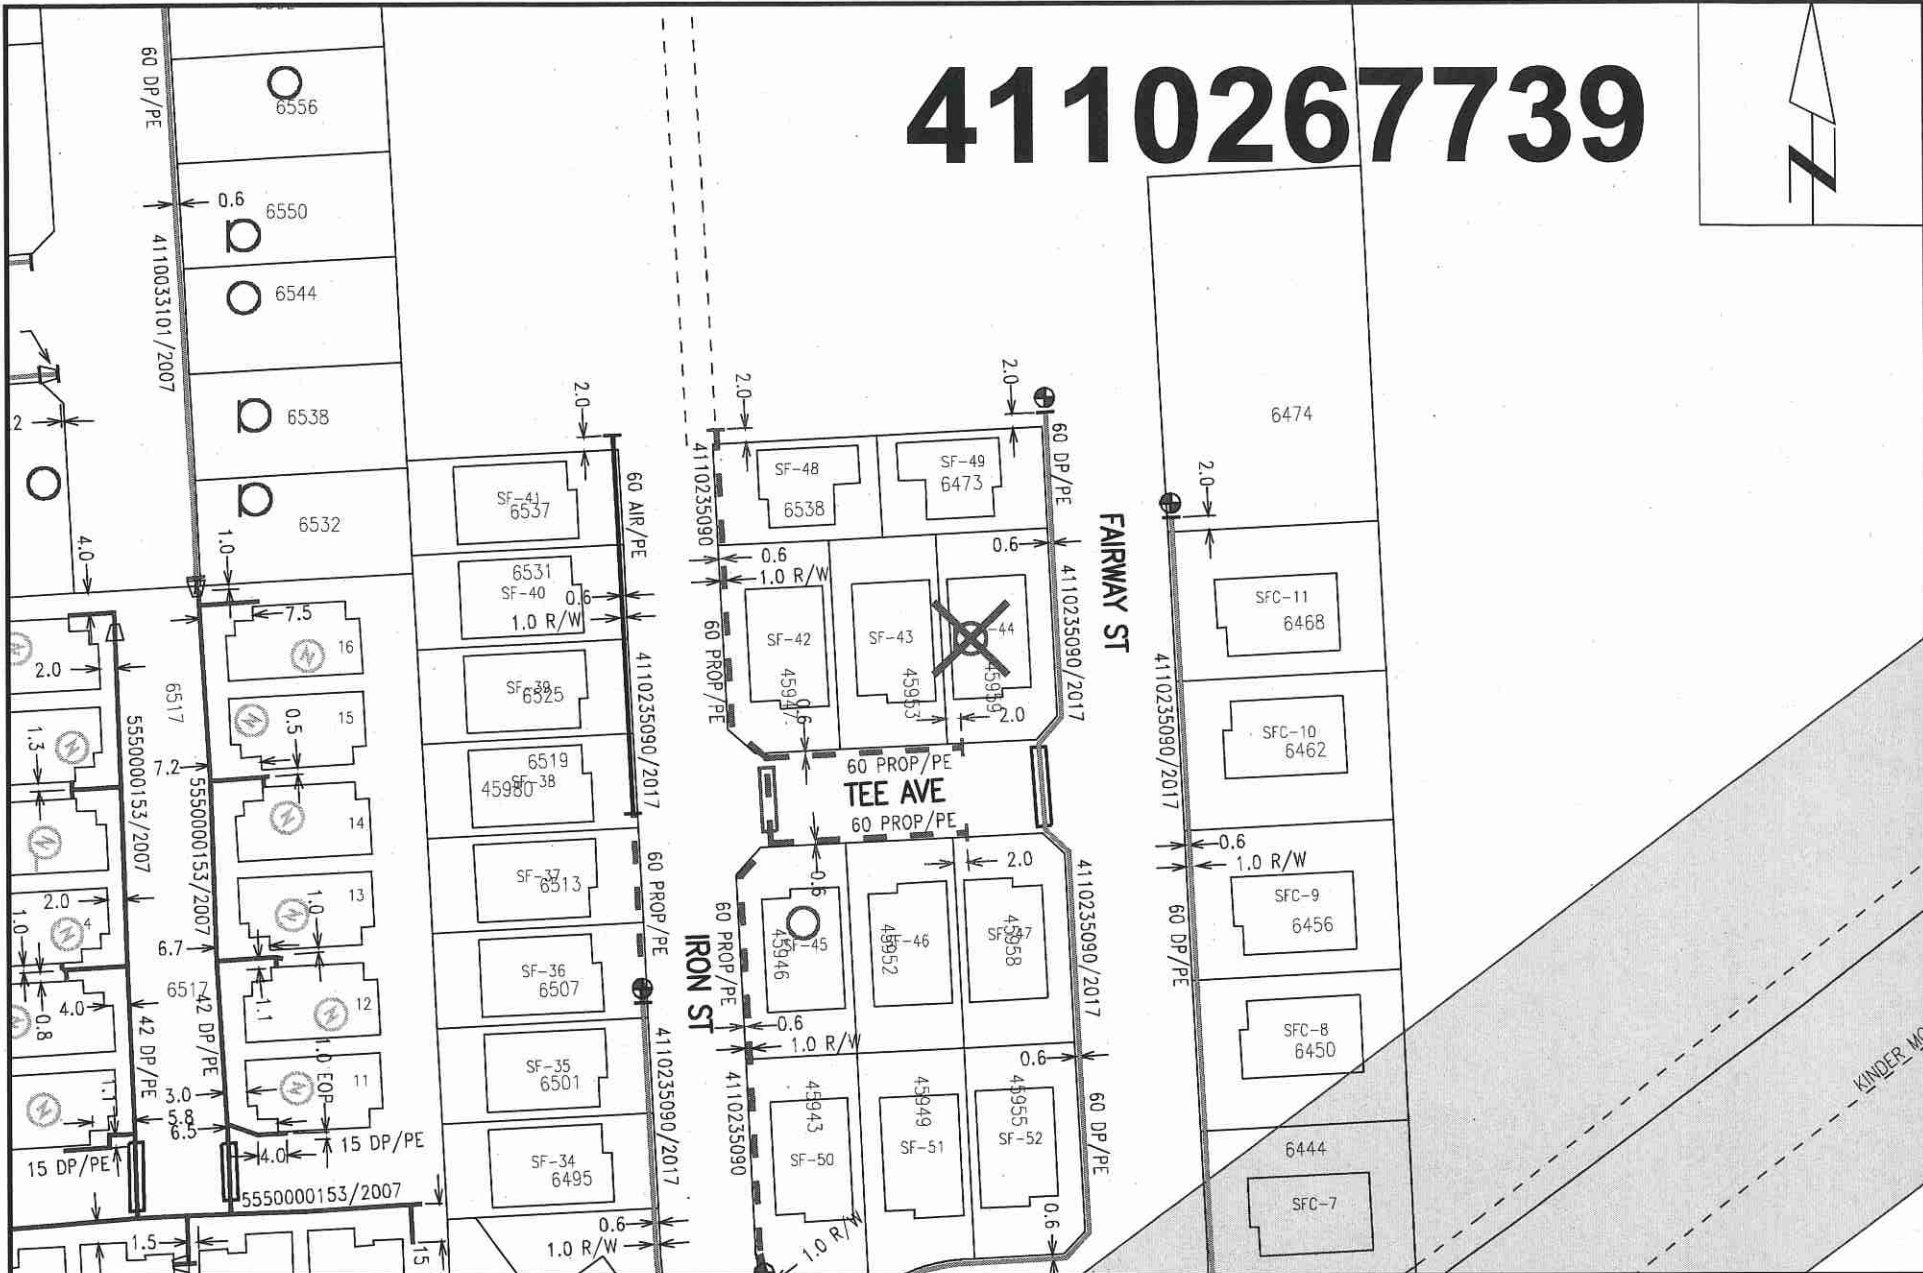

# 4110267739

**Nearest Intersection: Fairway St and Tee Ave.**

**Distance from lot to intersection is 26 meters (49 degrees East of South).**

**View Scale: 1:1000**

**45959 TEE Ave, Chilliwack**

Order #: 30929561 Prem #: 10069758 City Limits: Chilliwack

X: 1295610700.00 Y: 464494207.00

Select autotext type 2017/07/10